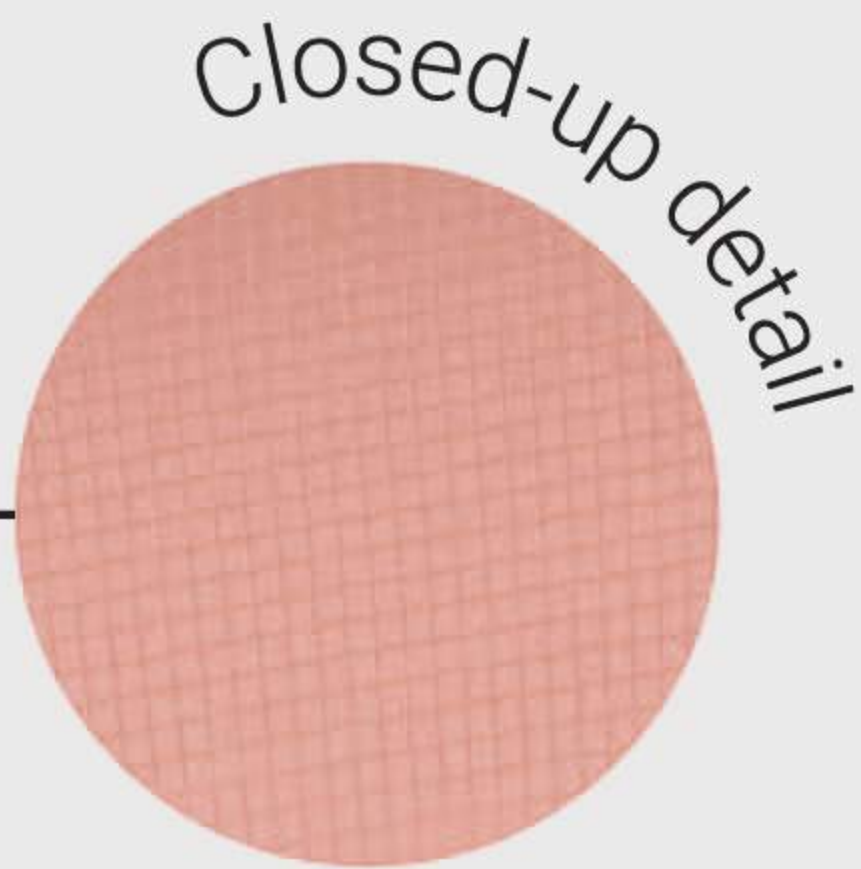

佛山中纺联检验技术服务有限公司
CNTAC Testing Service Co., Ltd. (Foshan)

检测报告		报告编号: www.cntac.org.cn	
报告编号: 2712020098		日期: 2020-10-16	
客户名称	测试项目	测试标准	测试日期
测试地点	测试方法	测试设备	测试人员
测试样品	测试结果	测试结论	测试备注
1. 本报告中所有数据均经过严格校准和验证，符合国家标准 GB 18454-2003 的要求。 2. 本报告的有效性依赖于测试设备的准确性和测试人员的资质。 3. 本报告的有效性依赖于测试样品的代表性和测试环境的稳定性。			

AA Grade Certified Antimicrobial Fabric

CHINESE

ENGLISH

QD 66

Quick Dry

QD 66 |