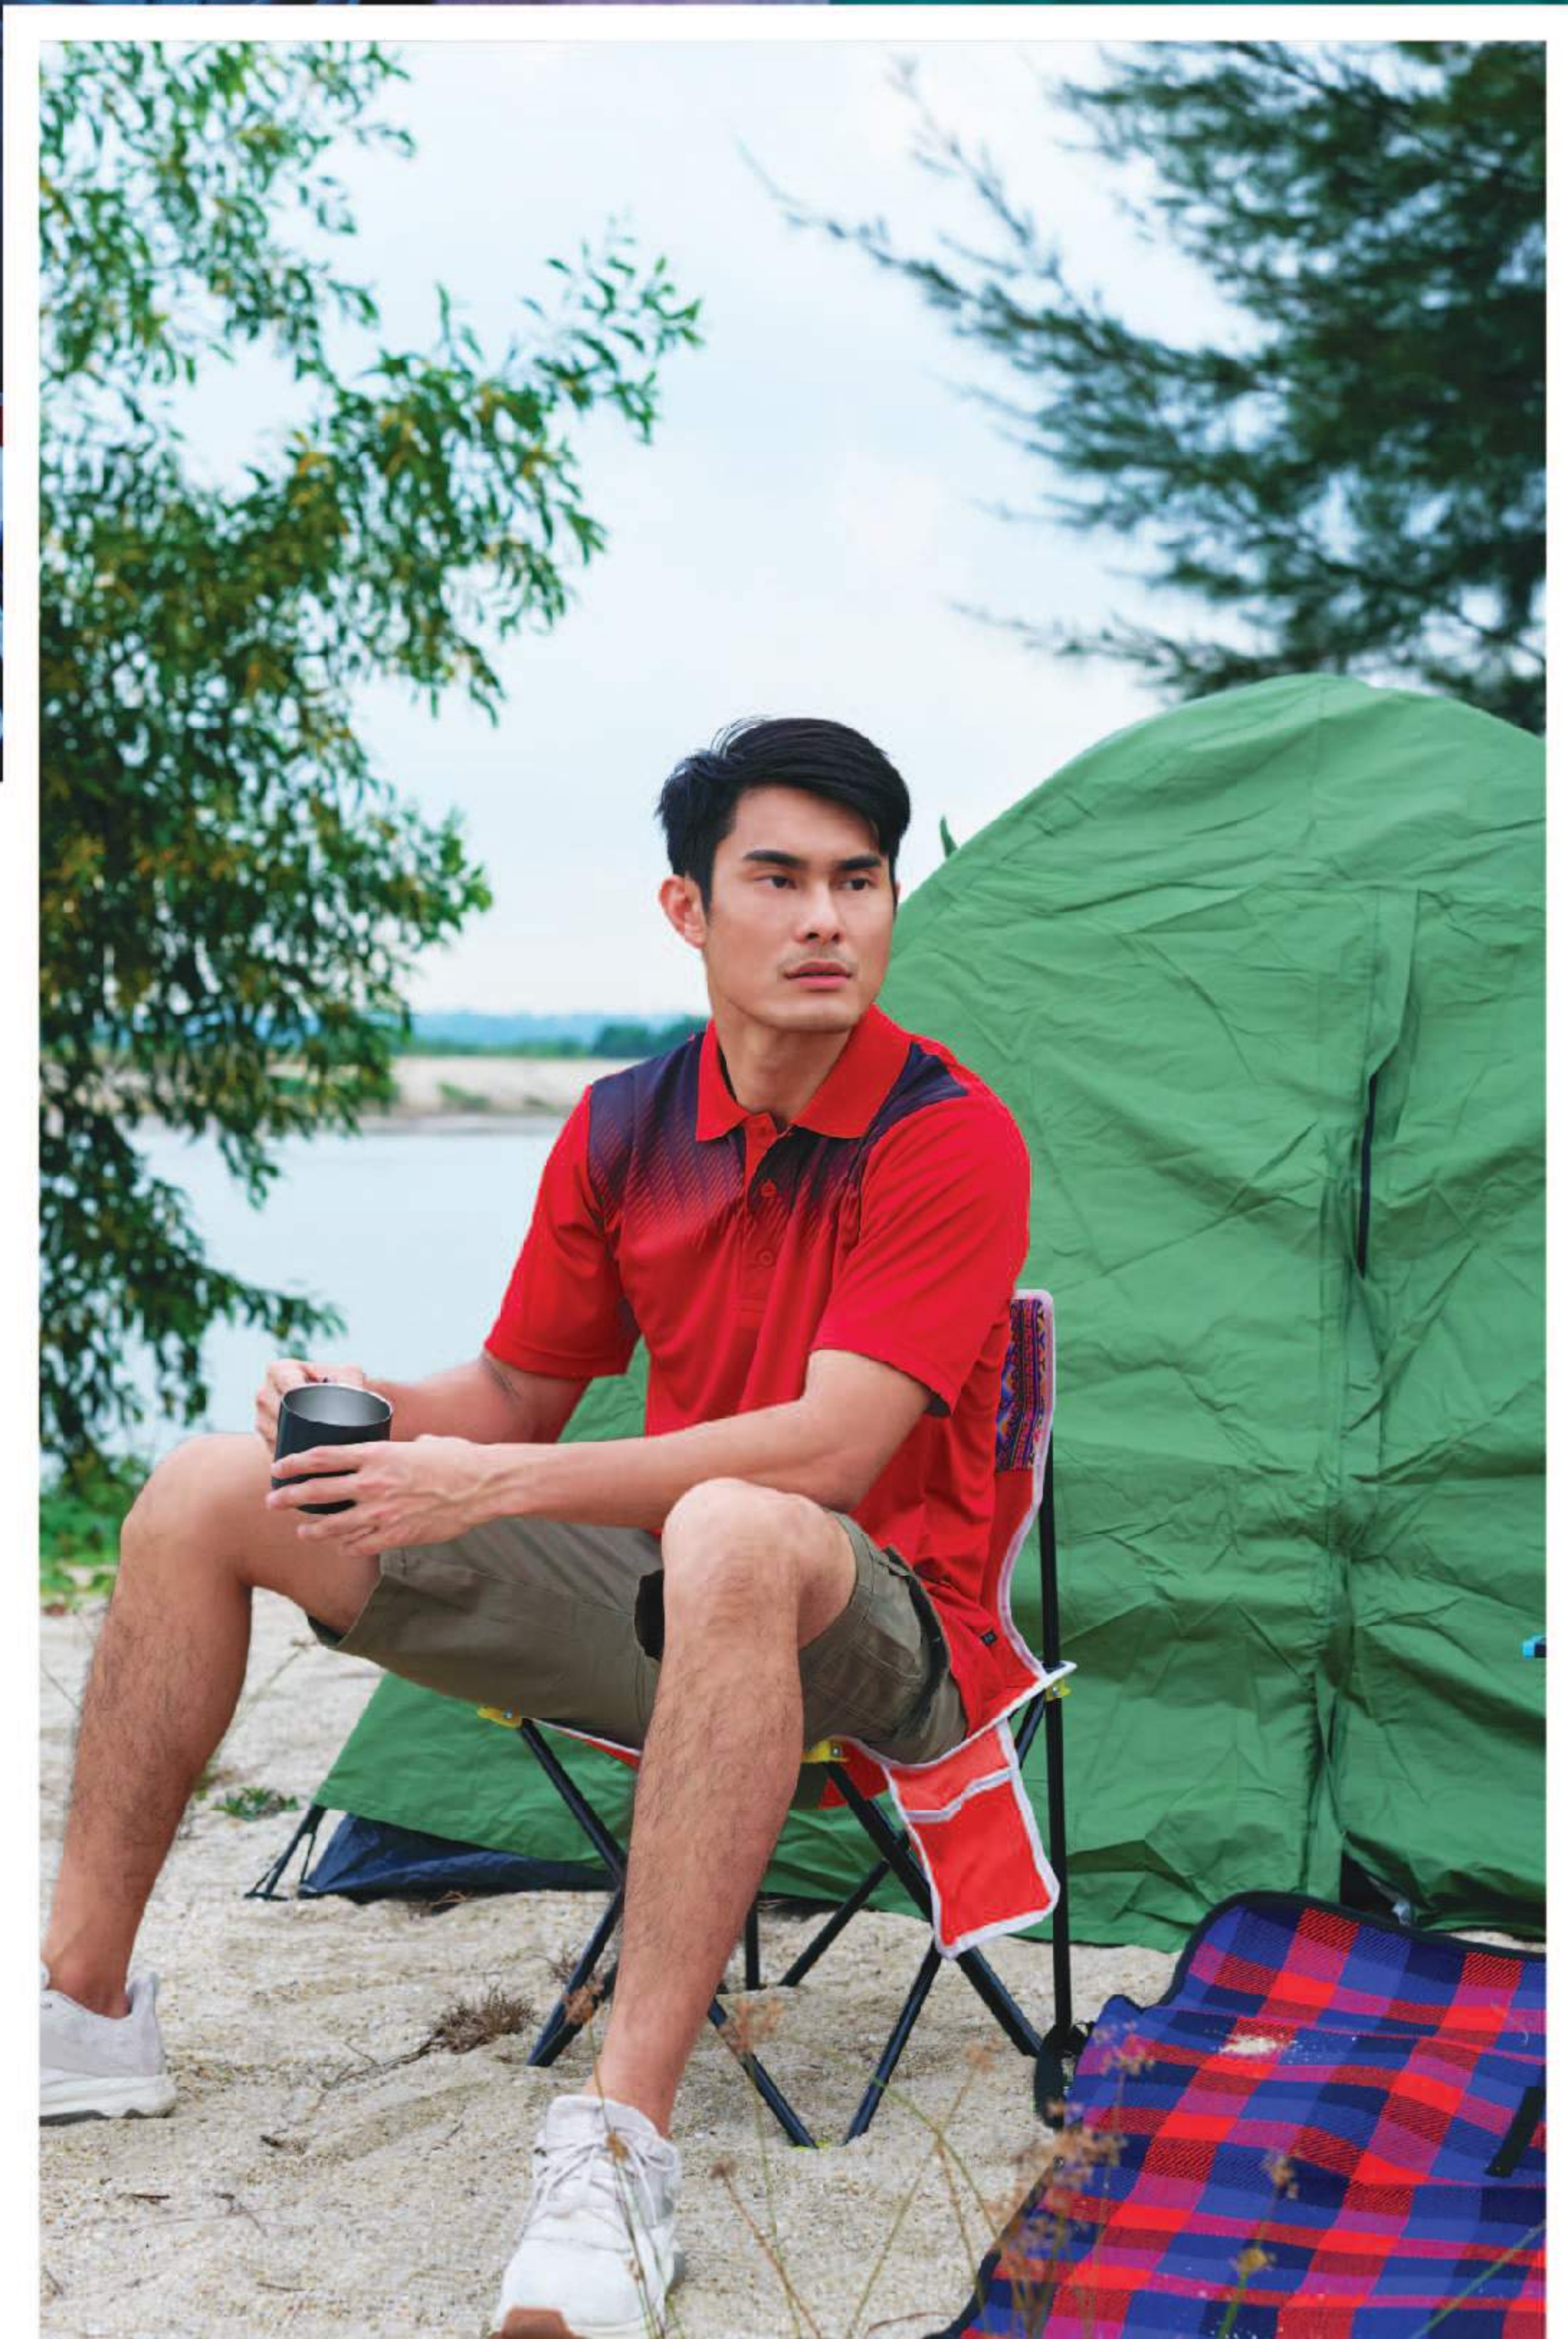

QD 63, pg 024