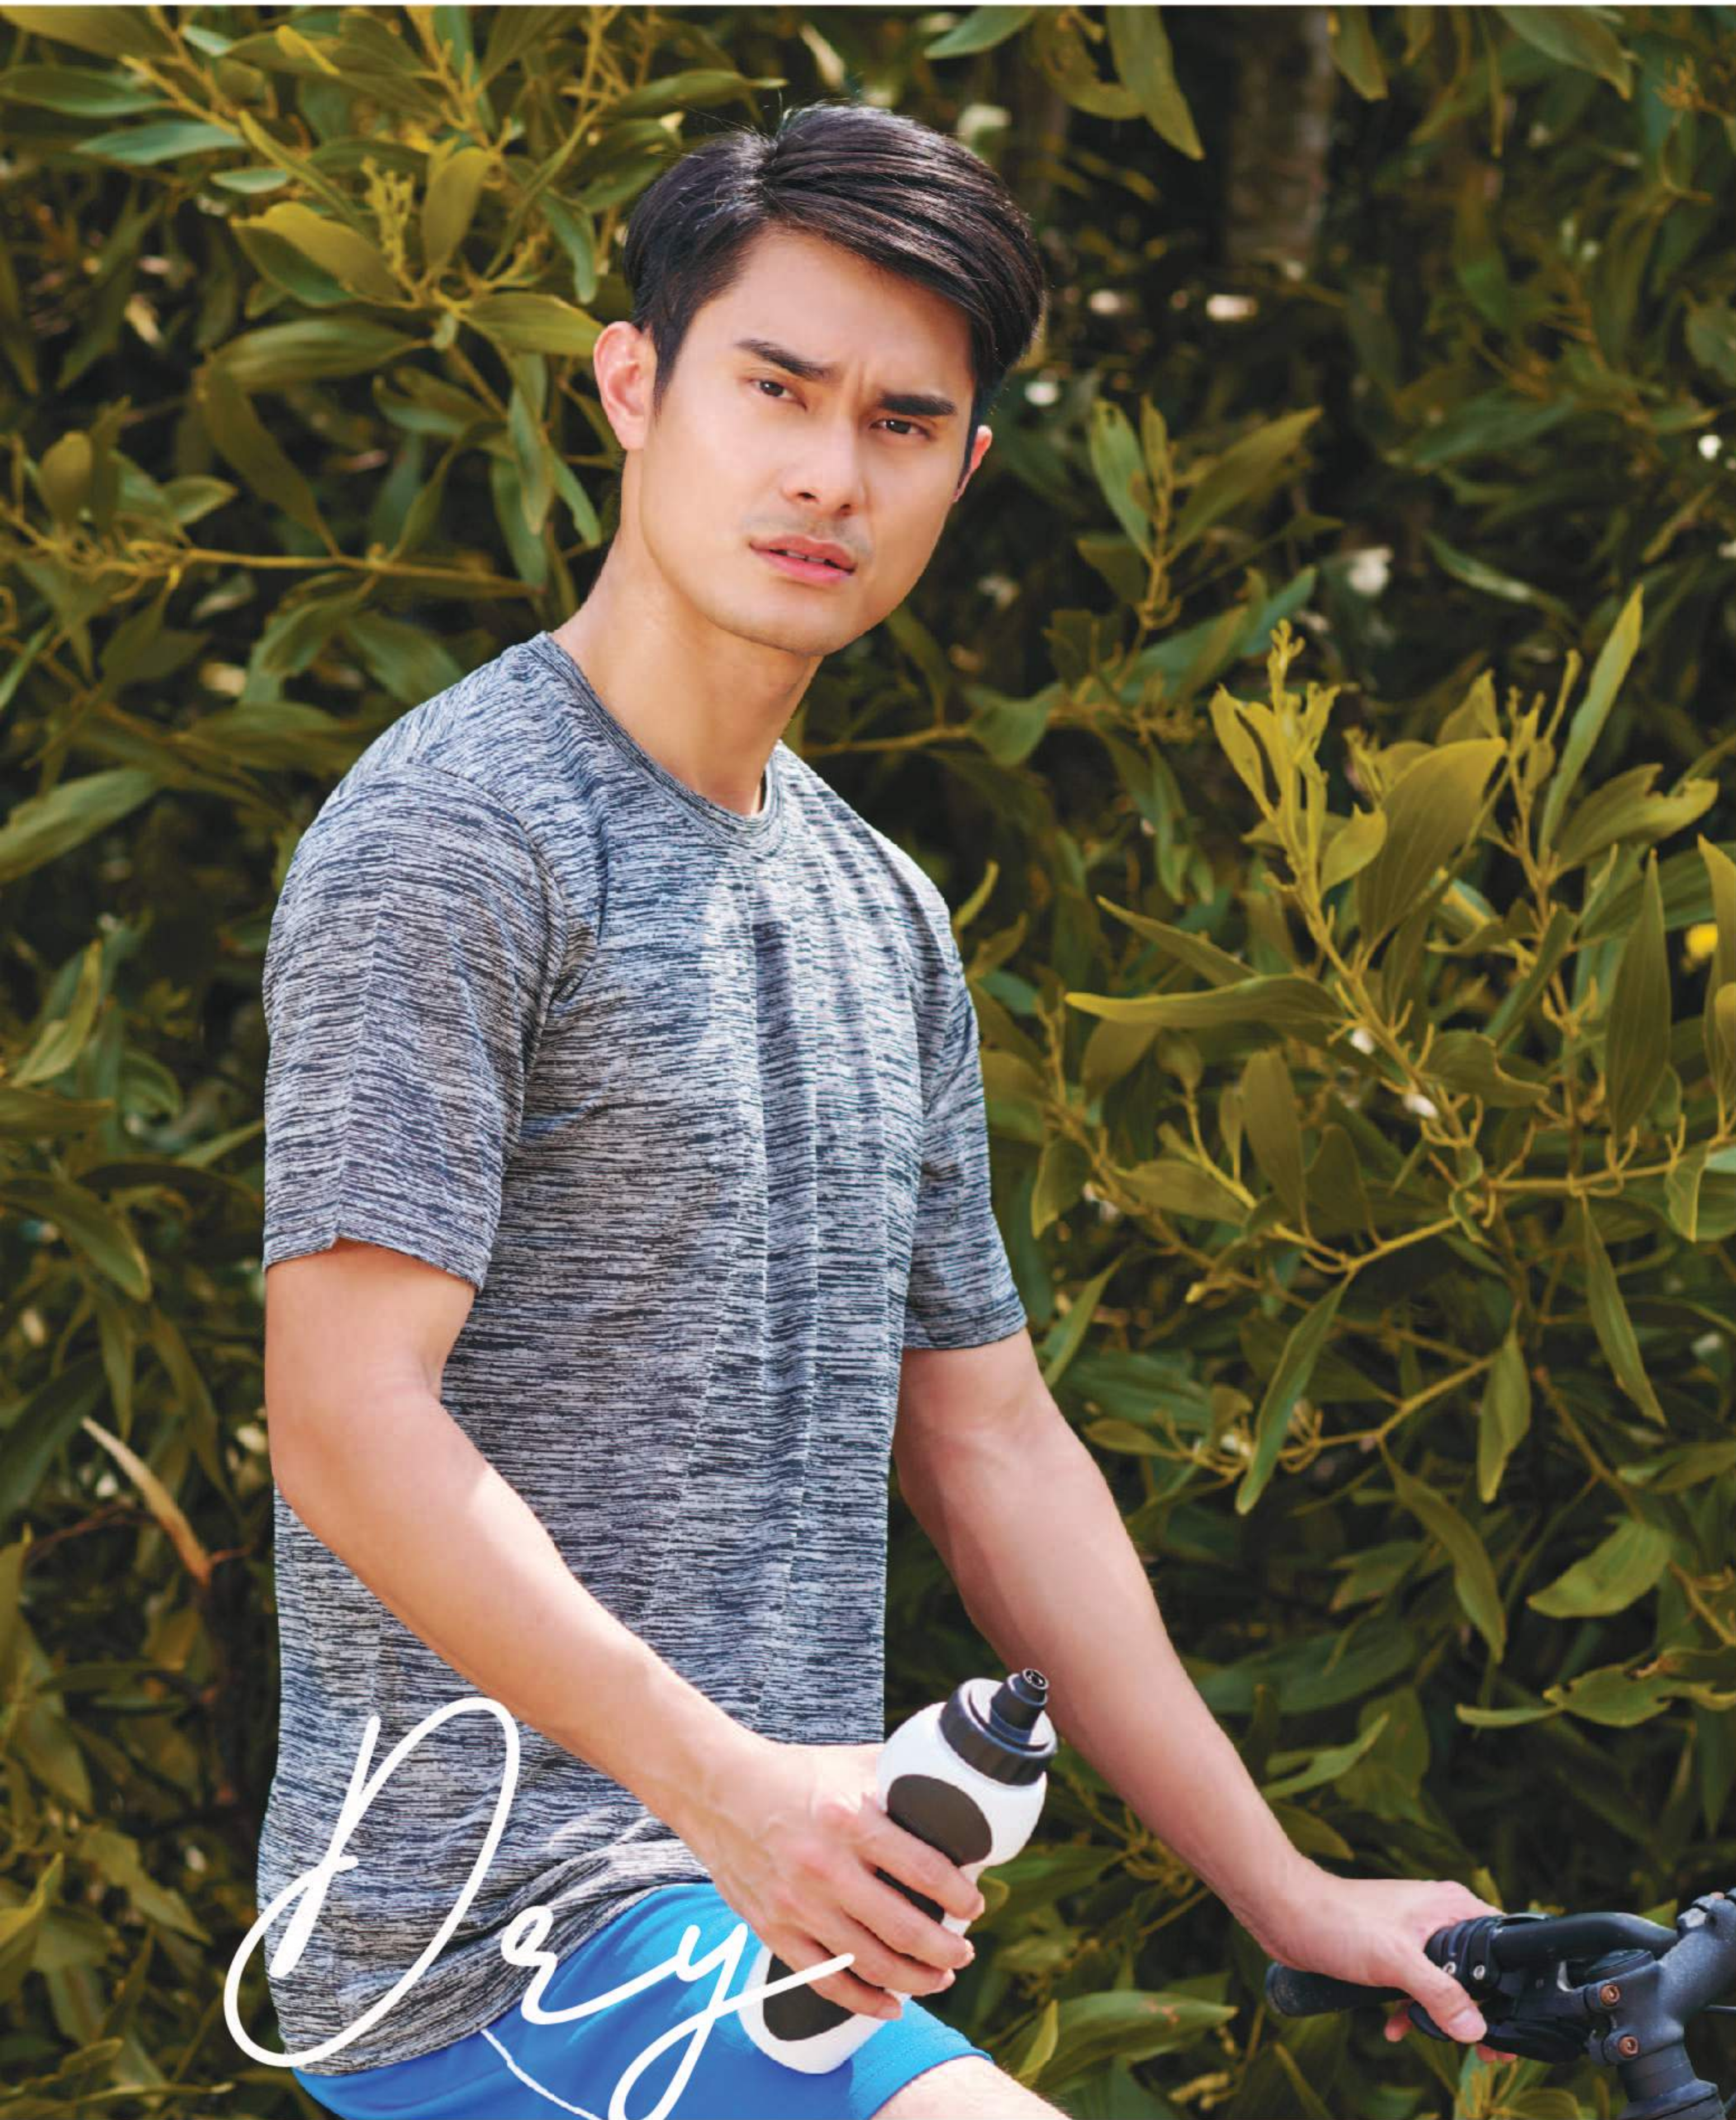

# QD 50

100% Cationic Polyester Interlock  
Weight: 140g/m<sup>2</sup>

SIZE	SHOULDER	CHEST	SLEEVE	LENGTH
XS	16"	36"	7.5"	26"
S	17"	38"	8"	27"
M	18"	40"	8.5"	28"
L	19"	42"	9"	29"
XL	20"	44"	9.5"	30"
2XL	21"	46"	10"	31"
3XL	22"	48"	10.5"	32"